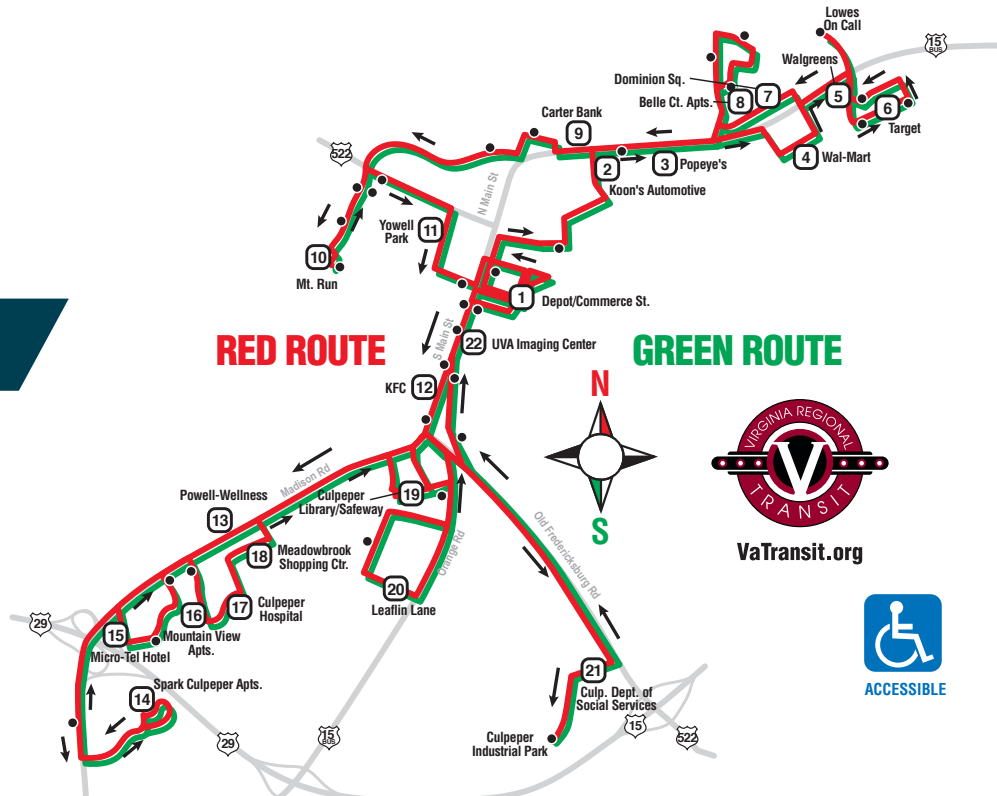

ACCESSIBLE