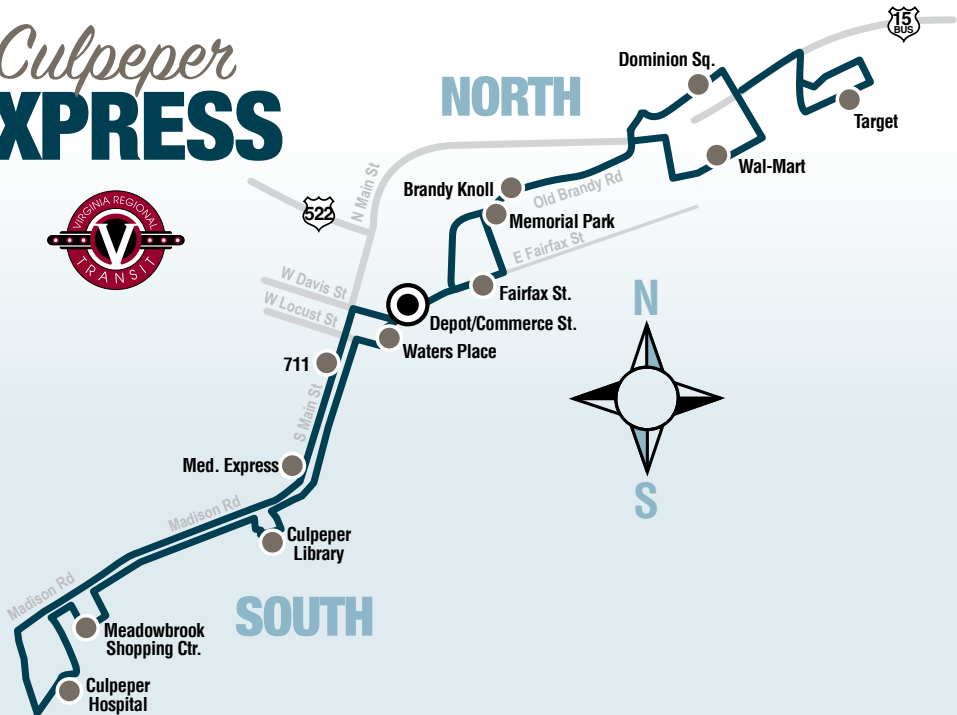

# CULPEPER EXPRESS

NORTH													
Depot	7:15	8:15	9:15	10:15	11:15	12:15	B R E A K  :30	1:45	2:45	3:45	4:45	5:45	6:45
Fairfax St.	7:16	8:16	9:16	10:16	11:16	12:16		1:46	2:46	3:46	4:46	5:46	6:46
Memorial Park	7:18	8:18	9:18	10:18	11:18	12:18		1:48	2:48	3:48	4:48	5:48	6:48
Brandy Knoll	7:20	8:20	9:20	10:20	11:20	12:20		1:50	2:50	3:50	4:50	5:50	6:50
Wal-Mart	7:25	8:25	9:25	10:25	11:25	12:25		1:55	2:55	3:55	4:55	5:55	
Target	7:30	8:30	9:30	10:30	11:30	12:30		2:00	3:00	4:00	5:00	6:00	
Dominion Square	7:35	8:35	9:35	10:35	11:35	12:35		2:05	3:05	4:05	5:05	6:05	
Brandy Knoll	7:40	8:40	9:40	10:40	11:40	12:40		2:10	3:10	4:10	5:10	6:10	
Depot	7:45	8:45	9:45	10:45	11:45	12:45		2:15	3:15	4:15	5:15	6:15	
SOUTH													
Depot	7:45	8:45	9:45	10:45	11:45	B R E A K  :30	1:15	2:15	3:15	4:15	5:15	6:15	
Commerce St.	7:47	8:47	9:47	10:47	11:47		1:17	2:17	3:17	4:17	5:17	6:17	
7-Eleven	7:48	8:48	9:48	10:48	11:48		1:19	2:19	3:19	4:19	5:19	6:19	
Med Express	7:52	8:52	9:52	10:52	11:52		1:22	2:22	3:22	4:22	5:22	6:22	
Culpeper Hospital	7:57	8:57	9:57	10:57	11:57		1:27	2:27	3:27	4:27	5:27	6:27	
Meadowbrook Center	8:00	9:00	10:00	11:00	12:00		1:30	2:30	3:30	4:30	5:30	6:30	
Culpeper Library	8:05	9:05	10:05	11:05	12:05		1:35	2:35	3:35	4:35	5:35	6:35	
Waters Place	8:10	9:10	10:10	11:10	12:10		1:40	2:40	3:40	4:40	5:40	6:40	
Depot	8:15	9:15	10:15	11:15	12:15		1:45	2:45	3:45	4:45	5:45	6:45	

# Culpeper EXPRESS

SOUTH

NORTH

Meadowbrook Shopping Ctr.  
Culpeper Hospital

Med. Express

711

Depot/Commerce St.

Waters Place

Fairfax St.

Memorial Park

Brandy Knoll

Dominion Sq.

Wal-Mart

Target