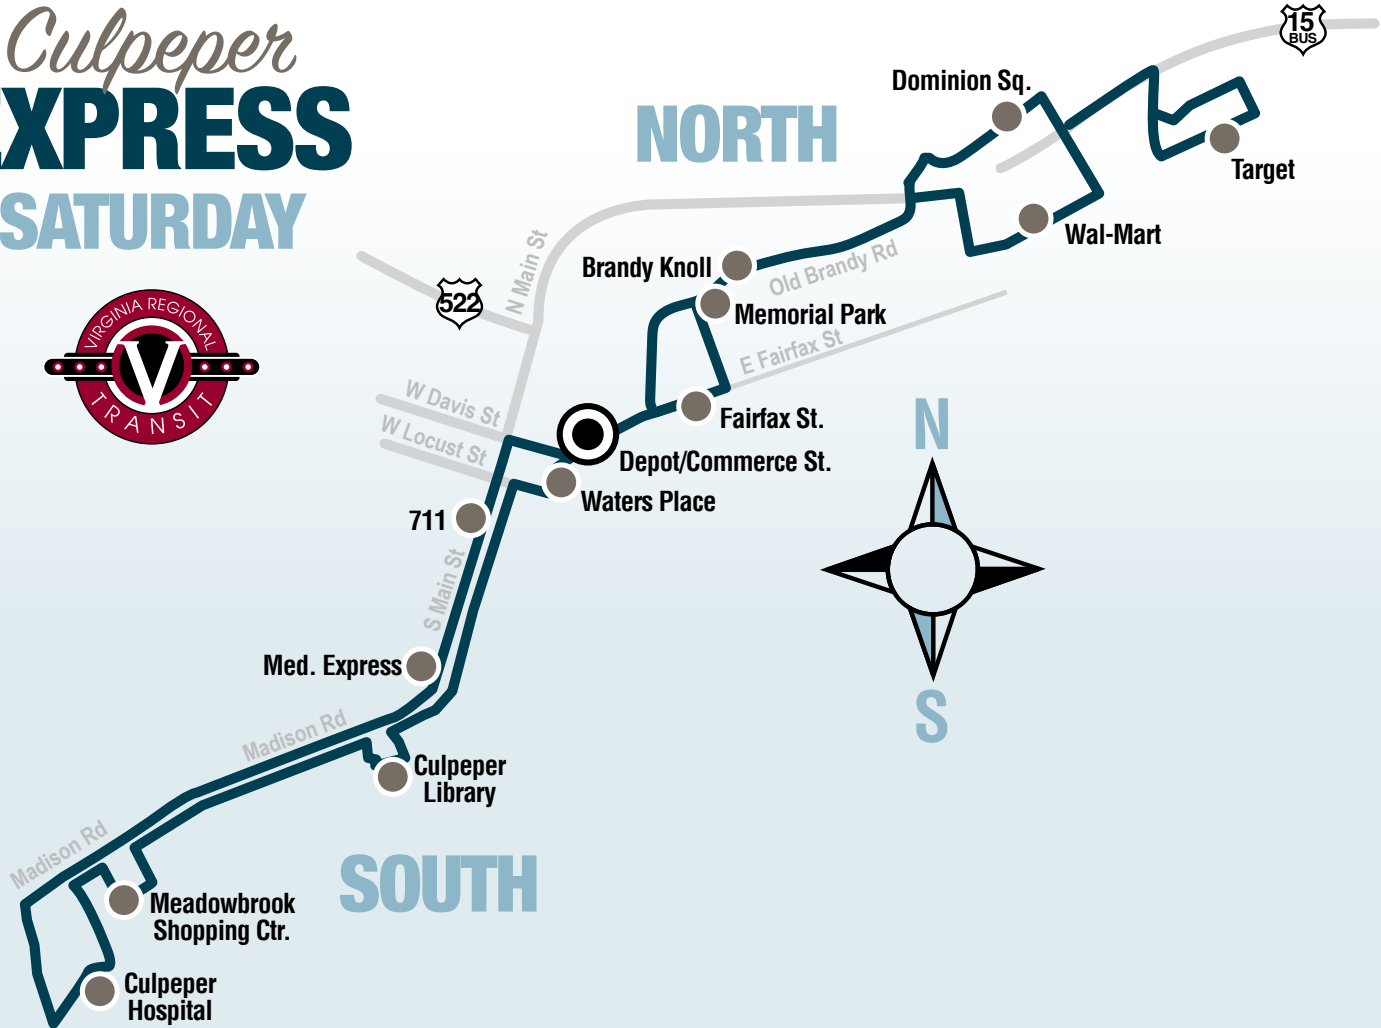

Culpeper EXPRESS SATURDAY

CULPEPER EXPRESS SATURDAY

NORTH							
Depot		9:15 am	10:15 am	11:15 am	12:15 pm	1:15 pm	2:15 pm
Fairfax St.		9:16 am	10:16 am	11:16 am	12:16 pm	1:17 pm	2:17 pm
Memorial Park		9:18 am	10:18 am	11:18 am	12:18 pm	1:19 pm	2:19 pm
Brandy Knoll		9:20 am	10:20 am	11:20 am	12:20 pm	1:22 pm	2:22 pm
Wal-Mart		9:25 am	10:25 am	11:25 am	12:25 pm	1:27 pm	2:27 pm
Target		9:30 am	10:30 am	11:30 am	12:30 pm	1:30 pm	2:30 pm
Dominion Square		9:35 am	10:35 am	11:35 am	12:35 pm	1:35 pm	2:35 pm
Brandy Knoll		9:40 am	10:40 am	11:40 am	12:40 pm	1:40 pm	2:40 pm
Depot		9:45 am	10:45 am	11:45 am	12:45 pm	1:45 pm	2:45 pm
SOUTH							
Depot	8:45 am	9:45 am	10:45 am	11:45 am	12:45 pm	1:45 pm	
Commerce St.	8:47 am	9:47 am	10:47 am	11:47 am	12:47 pm	1:46 pm	
7-Eleven	8:48 am	9:48 am	10:48 am	11:48 am	12:48 pm	1:48 pm	
Med Express	8:52 am	9:52 am	10:52 am	11:52 am	12:52 pm	1:50 pm	
Culpeper Hospital	8:57 am	9:57 am	10:57 am	11:57 am	12:57 pm	1:55 pm	
Meadowbrook Center	9:00 am	10:00 am	11:00 am	12:00 pm	1:00 pm	2:00 pm	
Culpeper Library	9:05 am	10:05 am	11:05 am	12:05 pm	1:05 pm	2:05 pm	
Waters Place	9:10 am	10:10 am	11:10 am	12:10 pm	1:10 pm	2:10 pm	
Depot	9:15 am	10:15 am	11:15 am	12:15 pm	1:15 pm	2:15 pm	

Service begins 8:45 a.m. | Service ends 2:45 p.m.

Culpeper EXPRESS SATURDAY

NORTH

SOUTH